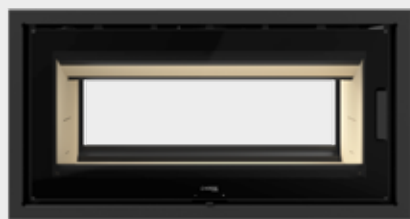

MOD. Recuperador Norfire 1000 DF

1020(L)x502(A)x520(P)

NORFIRE
DESIGN

www.norfiredesign.pt