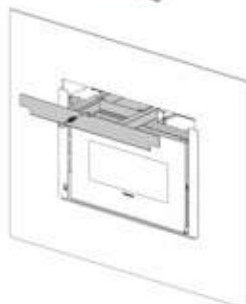

Tiroir Frontal pour Inserts Comfort